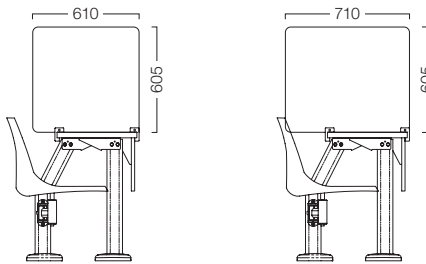

# M Shield

Provide a safer and healthier fixed seating environment with M Shield. Add shields to our line of fixed lecture hall tables to provide a divider in between users. Multiple depths available for 455mm, 510mm and 610mm tables.

### 455mm Tabletop

### 510mm Tabletop

### 610mm Tabletop