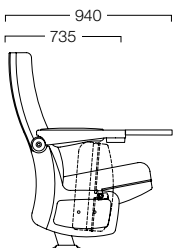

with T1 Tablet