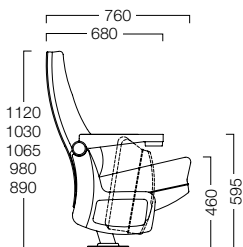

Mercury Premier

The Mercury Premier auditorium chair includes three unique versions, the Fixed, Rocker and Planetarium. All models feature a plush seat and back and gravity uplift seat, making them ideal for theatres, performing arts venues and planetariums.

Features

- Gravity Uplift Seat
- Five Backrest Heights
- Boot Shaped End Panels
- Straight or Radius Row Configurations
- Flat, Sloped or Tiered Floor Installations

Options

- Fixed or Rocker Seat & Back
- Standard or Oversized Tablet
- Pleated Upholstery Detail
- Row Letters & Seat Numbers
- Flip-up Armrest with Cup Holder
- Movable ADA Positions

Finishes

- SEAT PANELS: Black Poly or Curved Wood Cap (Fixed only)
- BACK PANELS: Black Poly or Wood (890, 980, 1030 mm)
- END PANELS: Upholstery or Black Poly
- ARMRESTS: Black Poly, Upholstery or Wood
- TEXTILES: Fabric or Coated Fabric
- FRAME: Black

Fixed