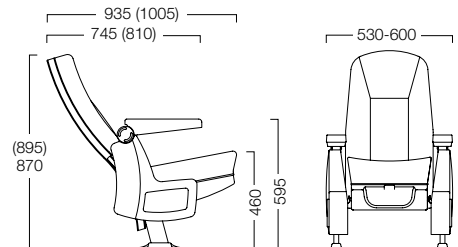

Planetarium