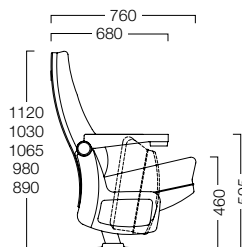

Mercury Premier

The Mercury Premier auditorium chair includes three unique versions, the Fixed, Rocker and Planetarium. All models feature a plush seat and back and gravity uplift seat, making them ideal for theatres, performing arts venues and planetariums.

Features

- Gravity Uplift Seat
- Five Backrest Heights
- Boot Shaped End Panels
- Straight or Radius Row Configurations
- Flat, Sloped or Tiered Floor Installations

Options

- Fixed or Rocker Seat & Back
- Standard or Oversized Tablet
- Pleated Upholstery Detail
- Row Letters & Seat Numbers
- Flip-up Armrest with Cup Holder
- Movable ADA Positions

Finishes

- SEAT PANELS: Black Poly or Curved Wood Cap (Fixed only)
- BACK PANELS: Black Poly or Wood (890, 980, 1030 mm)
- END PANELS: Upholstery or Black Poly
- ARMRESTS: Black Poly, Upholstery or Wood
- TEXTILES: Fabric or Coated Fabric
- FRAME: Black

Fixed

Rocker

Planetarium

with T1 Tablet

Standard Tablet (T1)

Oversized Tablet (T2)