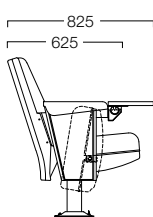

with T1 Tablet