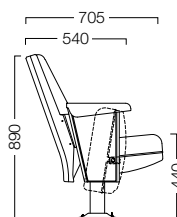

Features

- Gravity Uplift Seat
- Two Backrest Heights
- Five Seat Widths
- ADA End Panels
- Straight or Radius Row Configurations
- Flat, Sloped or Tiered Floor Installations
- UL 962 Certified

Options

- Standard, Oversized or Extra Large Tablet
- Wire Management
- Oval or Trapezoid End Panels
- Pleated Upholstery Detail
- Flat or Lumbar Support Cushion
- Row Letters & Seat Numbers
- Armrest or Back Mounted Cup Holders
- Aisle Lights

Finishes

- SEAT PANELS: Black Poly, Upholstery, Laminate Cap or Wood Cap
- BACK PANELS: Black Poly, Upholstery, Laminate or Wood
- END PANELS: Upholstery, Laminate or Wood
- ARMRESTS: Black Poly, Upholstery or Wood
- TEXTILES: Fabric or Coated Fabric
- FRAME: Black

Standard Back

with T1 Tablet

High Back

with T1 Tablet

Oval Panel

Trapezoid Panel

Standard Tablet (T1)

Oversized Tablet (T2)