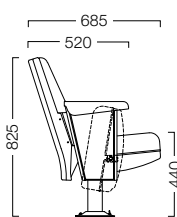

Mercury

The Mercury auditorium chair provides durability and visual appeal at an affordable price. The contoured seat cushion is constructed of cold molded foam with five serpentine springs, providing superior comfort and cushion lifespan. Five seat widths make the most efficient use of space.

Features

- Gravity Uplift Seat
- Two Backrest Heights
- Five Seat Widths
- ADA End Panels
- Straight or Radius Row Configurations
- Flat, Sloped or Tiered Floor Installations
- UL 962 Certified

Options

- Standard, Oversized or Extra Large Tablet
- Wire Management
- Oval or Trapezoid End Panels
- Pleated Upholstery Detail
- Flat or Lumbar Support Cushion
- Row Letters & Seat Numbers
- Armrest or Back Mounted Cup Holders
- Aisle Lights

Finishes

- SEAT PANELS: Black Poly, Upholstery, Laminate Cap or Wood Cap
- BACK PANELS: Black Poly, Upholstery, Laminate or Wood
- END PANELS: Upholstery, Laminate or Wood
- ARMRESTS: Black Poly, Upholstery or Wood
- TEXTILES: Fabric or Coated Fabric
- FRAME: Black

Standard Back