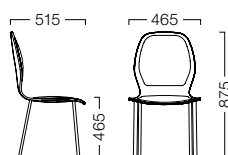

Ply

The Ply chair features a sleek molded plywood structure that can be enhanced by utilising upholstered back and seat panels for additional comfort. Available in multiple configurations, the Ply chair is ideal for learning environments with a high design aesthetic.

BASE: Stack, Task, Sled, Jury, Swing Away

FINISHES: Plywood, Laminate, Upholstered

Task

Stack

Sled

Jury

M60 Swing Away