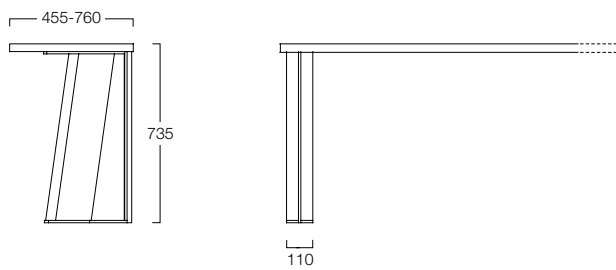

T50

Charles Godbout & Luc Plante

With a contemporary feel and refined visual appeal, the T50 Fixed Table complements prestigious architectural environments, creating a technologically advanced product that is both elegant and durable.

Features

- Trapezoidal Pedestal Base
- Straight or Radius Row Configurations
- Flat or Tiered Floor Installations

Options

- Integrated Wire Management
- Multiple Power & Data Modules
- Modesty Panels
- End Panels

Finishes

- WRITING SURFACE: Laminate or Wood
- MODESTY PANEL: Laminate, Wood, Metal, Acrylic or Felt
- EDGE STYLE: 3mm, T-Mold, Urethane or Solid Wood
- FRAME & SIDE PANEL: Silver, Black, Anthracite, Almond, Champagne, Taupe or Charcoal

©2019 Sedia Systems (EMEA) Limited. Printed on FSC certified recycled paper.

+353 1 902 6513 www.sediasystems.eu

sediasystems

SST50EUB19