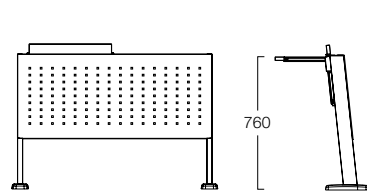

Finishes

- SEAT & BACK: Beech Wood or Upholstery
- WOOD: Natural or Wenge Stain
- writing surface: Laminate
- MODESTY PANEL: Square Perforated Metal
- FRAME: Silver or Black

Fixed First Row

Fixed Intermediate Row

Fixed Back Row

Fold Down First Row

Fold Down Intermediate Row

Fold Down Back Row