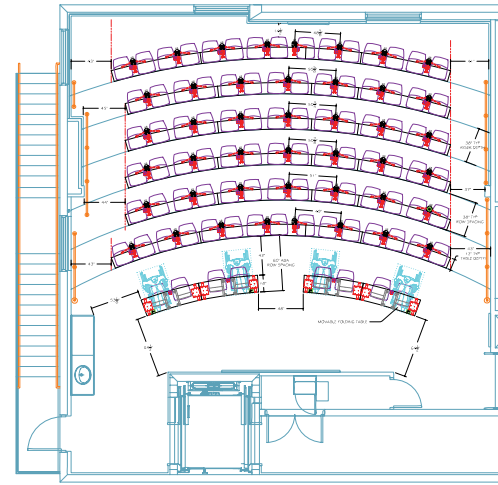

Additionally, one of the program goals of the project was to maximize seating capacity, and the M60 Swing Away was the preferred specification to balance seating capacity with aesthetics and comfort. Three custom curved X20 movable tables combined with loose Gnosi chairs were placed in the front of the lecture hall to provide easy maneuverability and offer flexibility in the front portion of the space.

Scope: 86 Positions of M60 Swing Away;
3 X20 Tables; 6 Gnosi Stack Chairs

Configuration: Radius

M60 & X20 Finishes: Continuous Tables in Wilsonart Kensington
Maple Laminate; 3mm Edges in Stone; Pedestals in Champagne