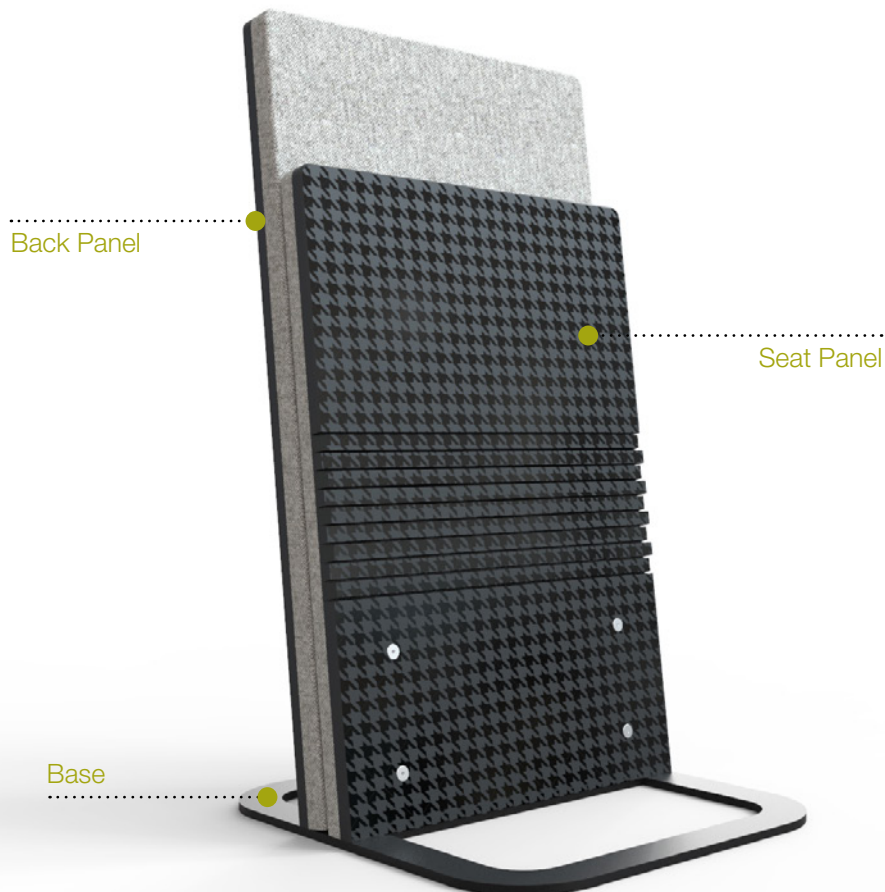

JumpSeat® WOW Finish Guide

Finishes & Textiles

SEAT & BACK: Upholstery

SEAT PANEL: Custom printed per project (vector EPS or high res jpg file required)

SEAT & BACK PANEL: Solid color to complement seat panel

BASE: Silver or Black

TEXTILES:

- Fabric – Chioccarello Summano Card, Chioccarello Expo Card, Chioccarello Salo Card, Camira Xtreme Card, Camira X2 Card or Chioccarello Lanee Melange Card
- Coated Fabric – Spradling Coated Card & Spradling Valencia Vinyl Card

Finishes

Seat & Back Panel Made of Birch Plywood

Custom Printed

Fixed & Movable Base Paint Colors

Silver

Black

Textiles

Chioccarello Summano Card > [click to view](#)