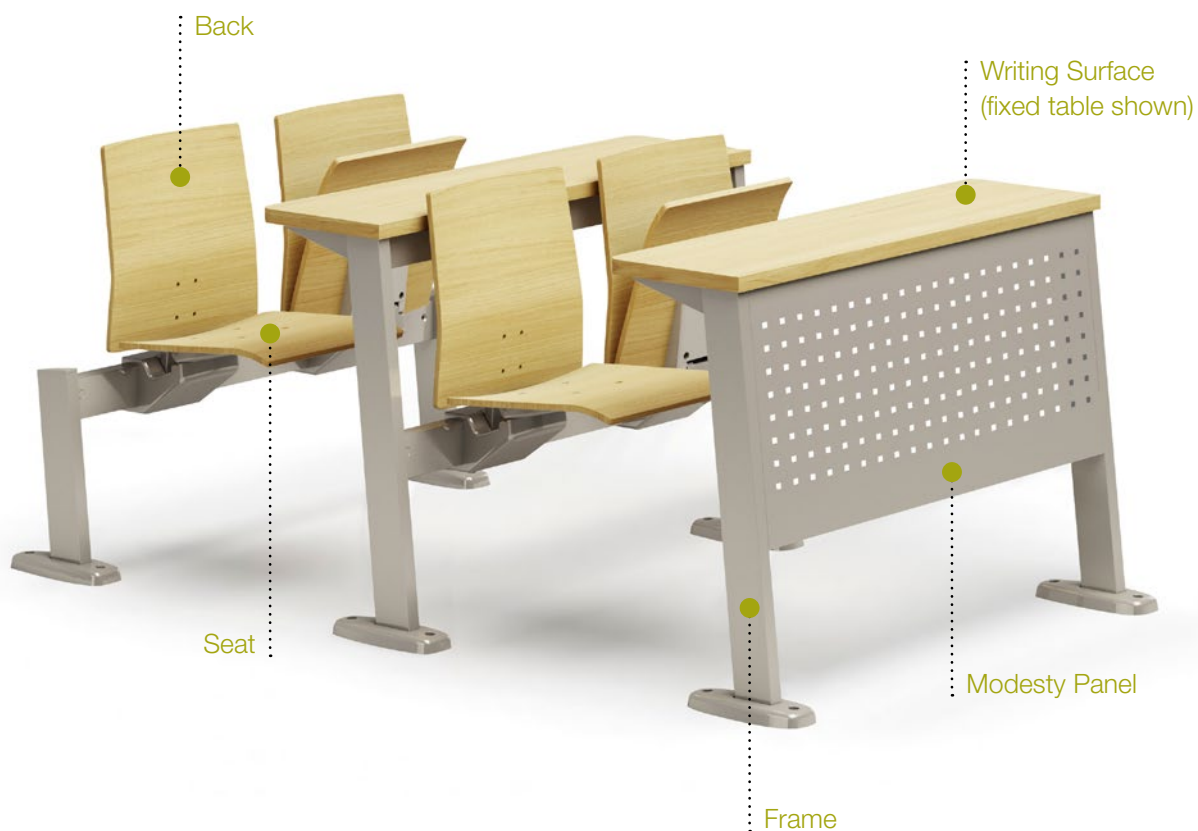

V8000 Finish Guide

Finishes & Textiles

SEAT & BACK: Beech Wood or Upholstery

WOOD: Natural or Wenge Stain

WRITING SURFACE:

- Fixed Table – Standard Laminates
- Anti-Panic Tablet – Beech, White or Anthracite Laminate

MODESTY PANEL: Square Perforated Metal

FRAME: Silver or Black

TEXTILES:

- Fabric – Camira Xtreme Card & Camira X2 Card
- Coated Fabric – Spradling Coated Card & Spradling Valencia Vinyl Card

Finishes

Beech Wood (seat & back)